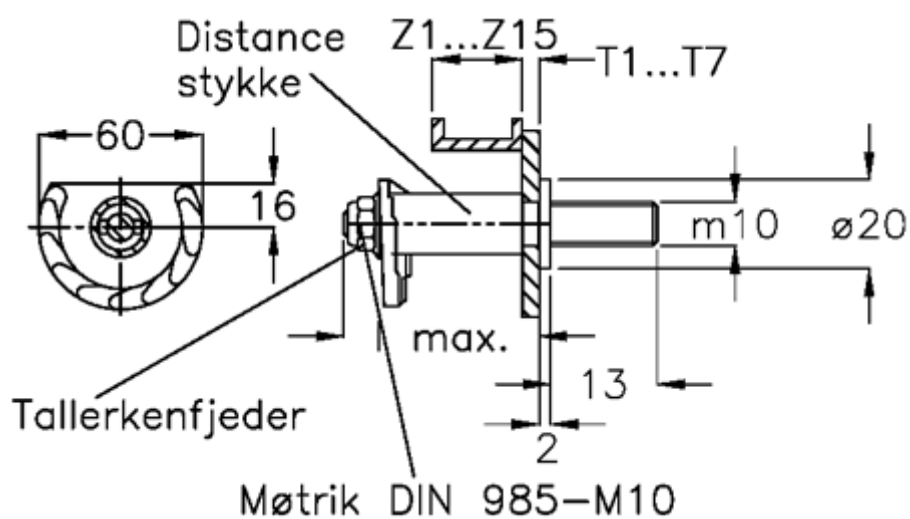

Data Sheet

Article number: 20895606

Description: E+G Door lock
GN 117-GB-T6-Z6

Measures

Cam thickness = 15-24